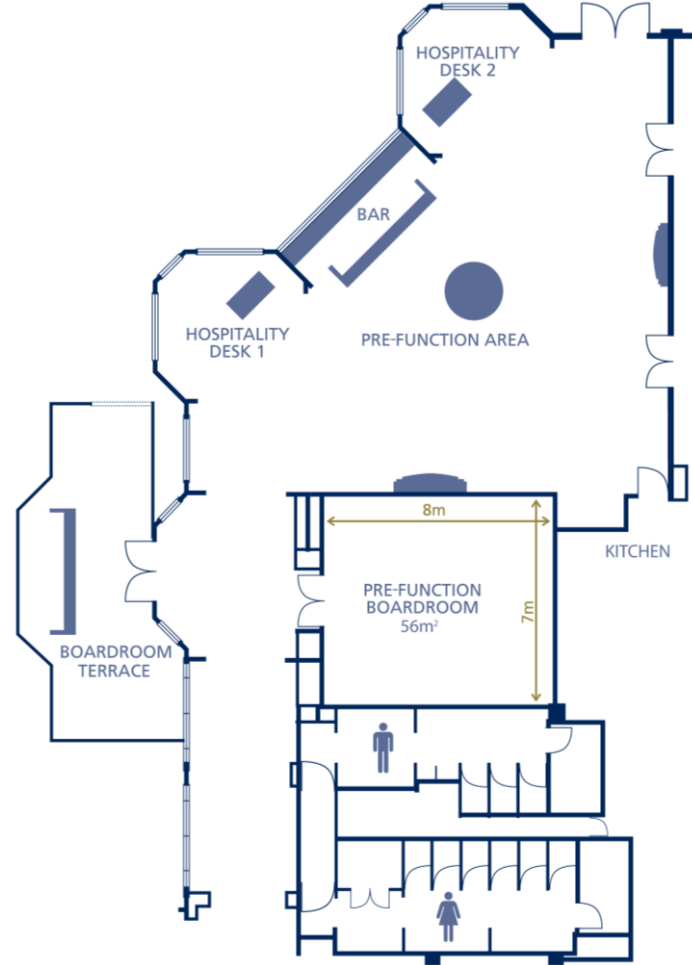

The Table Bay Pre-function Area

	Pre-function Area
Capacity:	
Cocktail	200 (300 using outside terraces)

CORPORATE EVENT STAGING

Audio Visual Equipment Hire and Event Staging

Contact Us:

T: +27 (0)21 551 5169