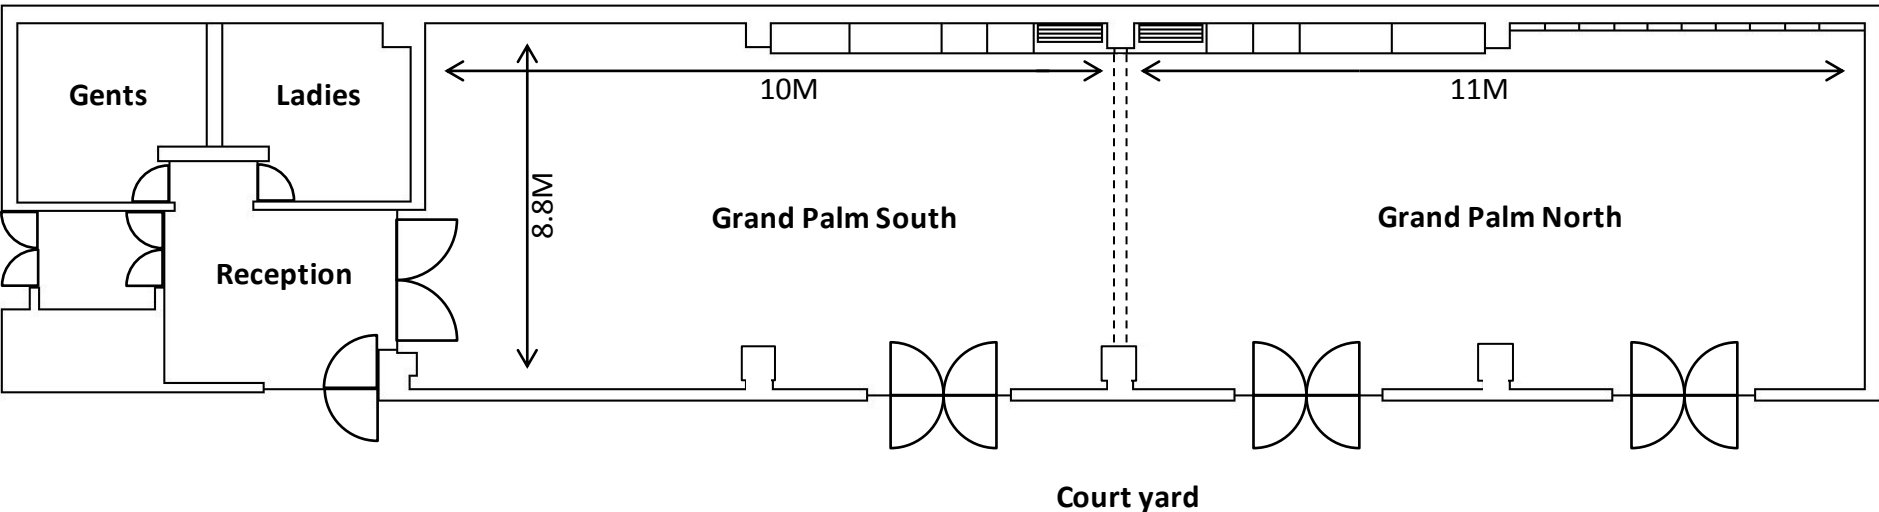

Pepper Club Grand Palm

Capacity:	Full Grand Palm	Half Grand Palm
Banquet	140	60
Cocktail	180	90
Cinema	200	98
Schoolroom	110	50
U-Shape	80	35

CORPORATE EVENT STAGING

Audio Visual Equipment Hire and Event Staging