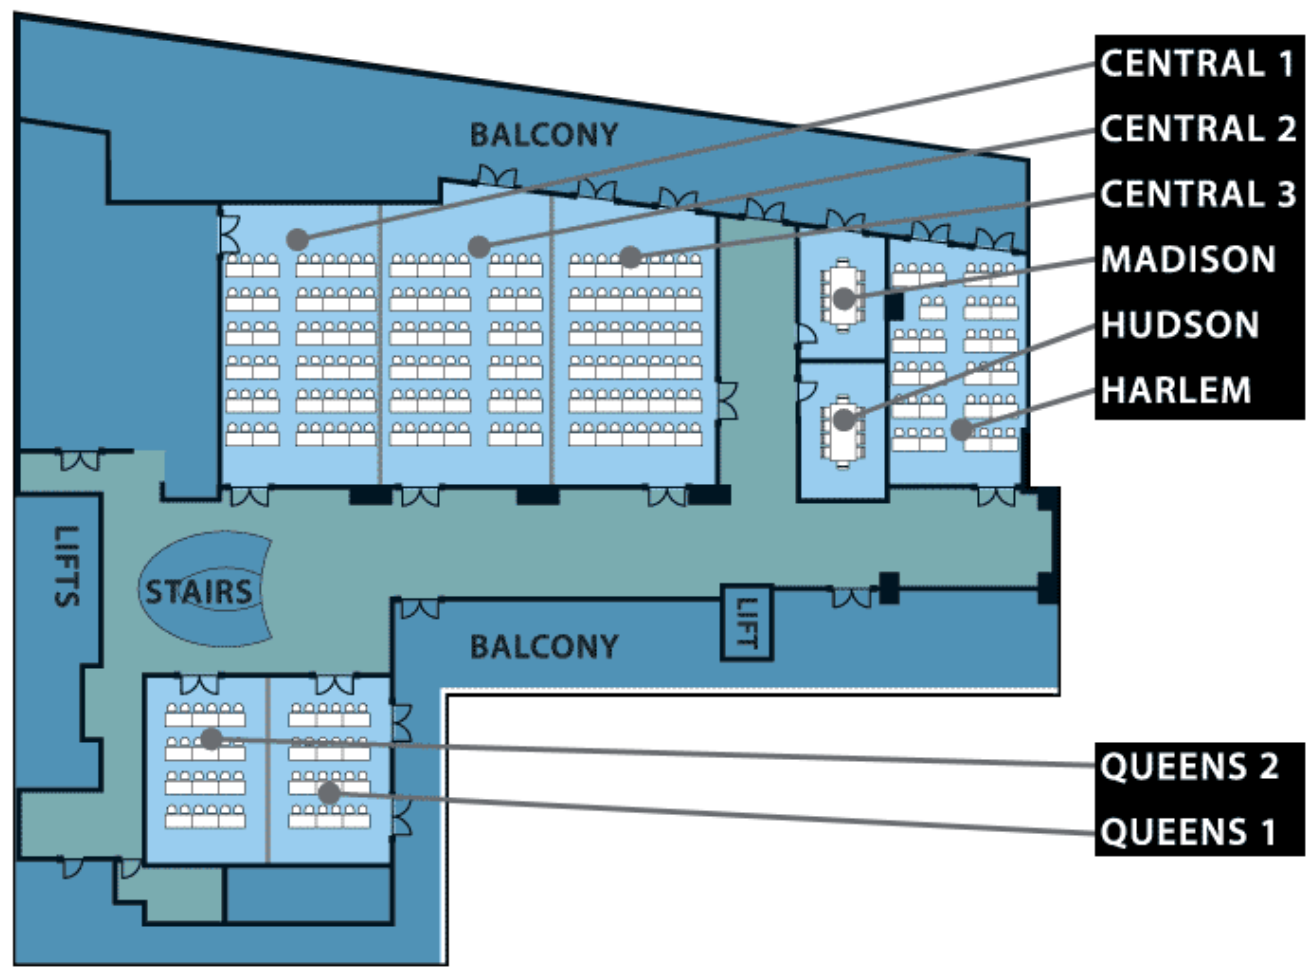

Double Tree Hotel

CORPORATE EVENT STAGING

Audio Visual Equipment Hire and Event Staging

Contact Us:

T: +27 (0)21 551 5169

E: sales@eventstaging.co.za

F: +27 (0)21 551 5530

www.eventstaging.co.za

Double Tree Hotel

Venue	U-Shape	Cinema	Boardroom	Schoolroom	Banquet	Cocktail
Central 1	30	90	30	60	60	110
Central 2	30	100	30	60	60	120
Central 3	30	90	30	60	60	110
Central 1 & 2	60	190	90	120	120	230
Central 2 & 3	60	190	60	120	120	230
Central 1, 2 & 3	70	300	60	180	200	350
Queens 1	16	40	14	24	30	60
Queens 2	16	40	14	24	30	60
Queens 1 & 2	30	90	30	60	60	110
Harlem	24	70	20	44	50	90
Madison			10			
Hudson			10