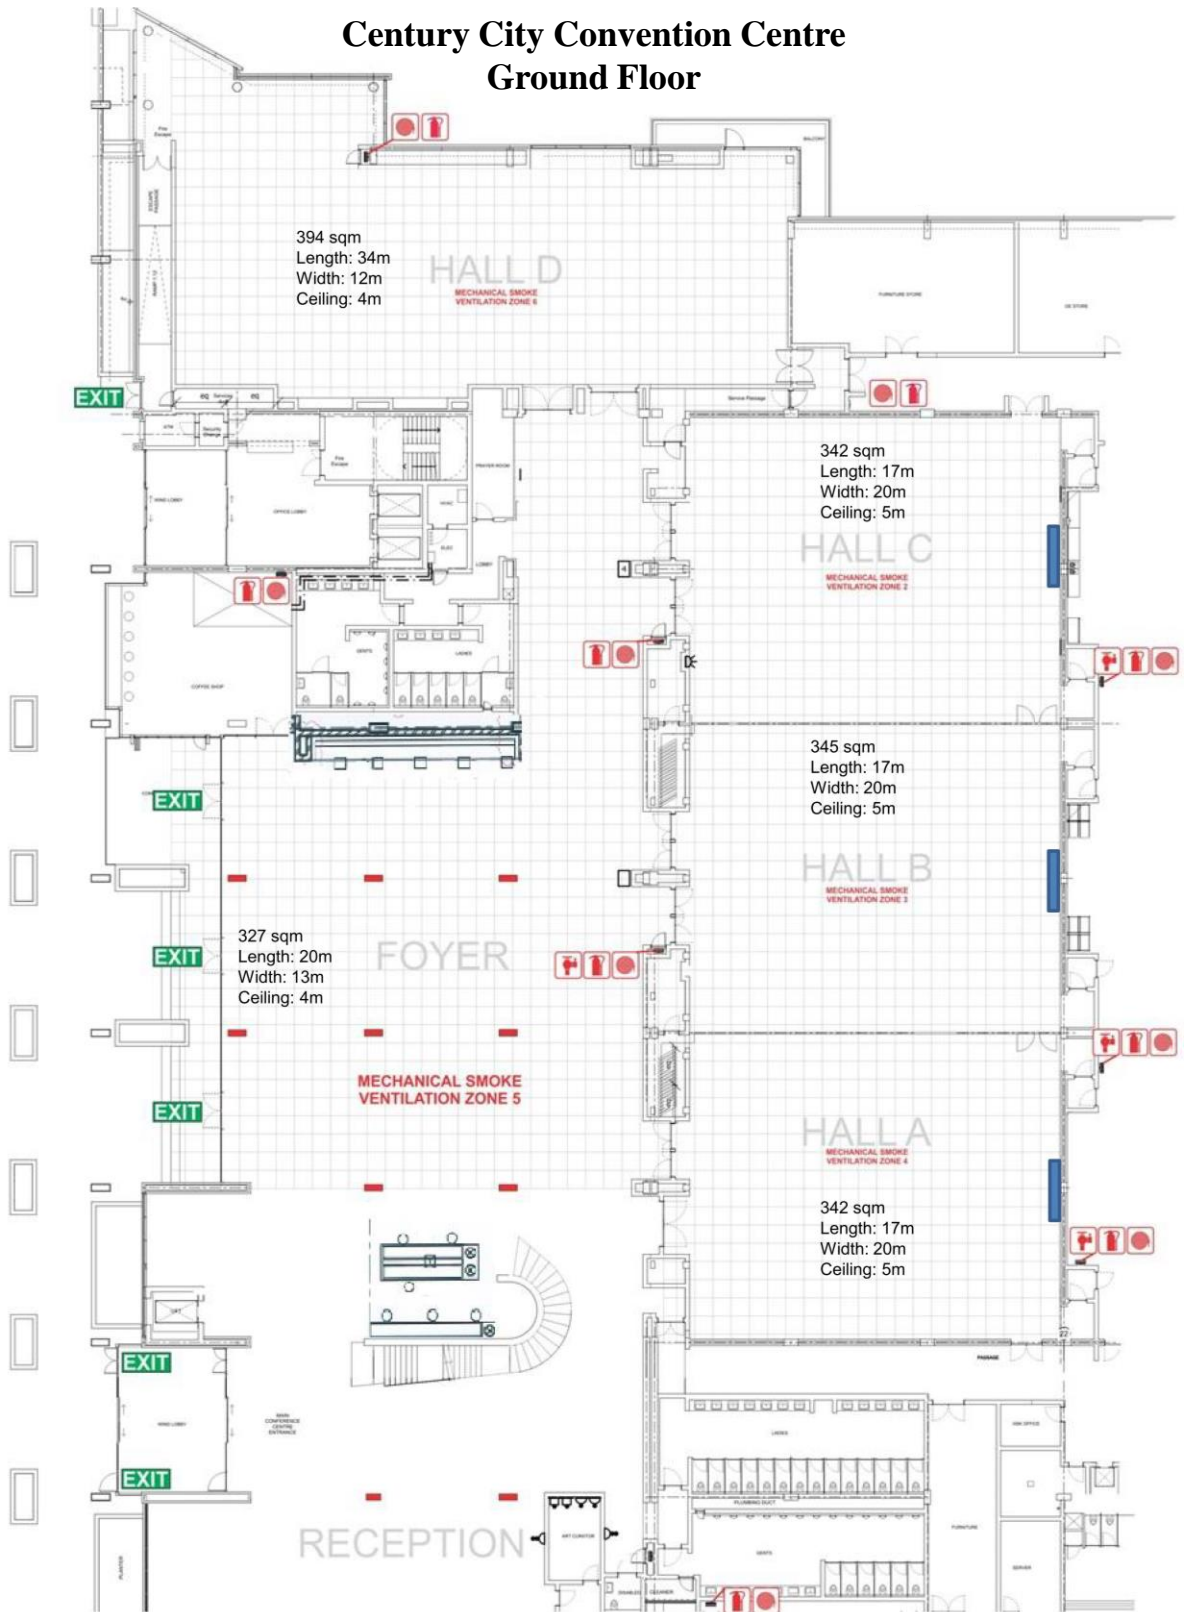

Century City Convention Centre Ground Floor

CORPORATE EVENT STAGING

Audio Visual Equipment Hire and Event Staging

Contact Us:

T: +27 (0)21 551 5169

E: sales@eventstaging.co.za

www.eventstaging.co.za