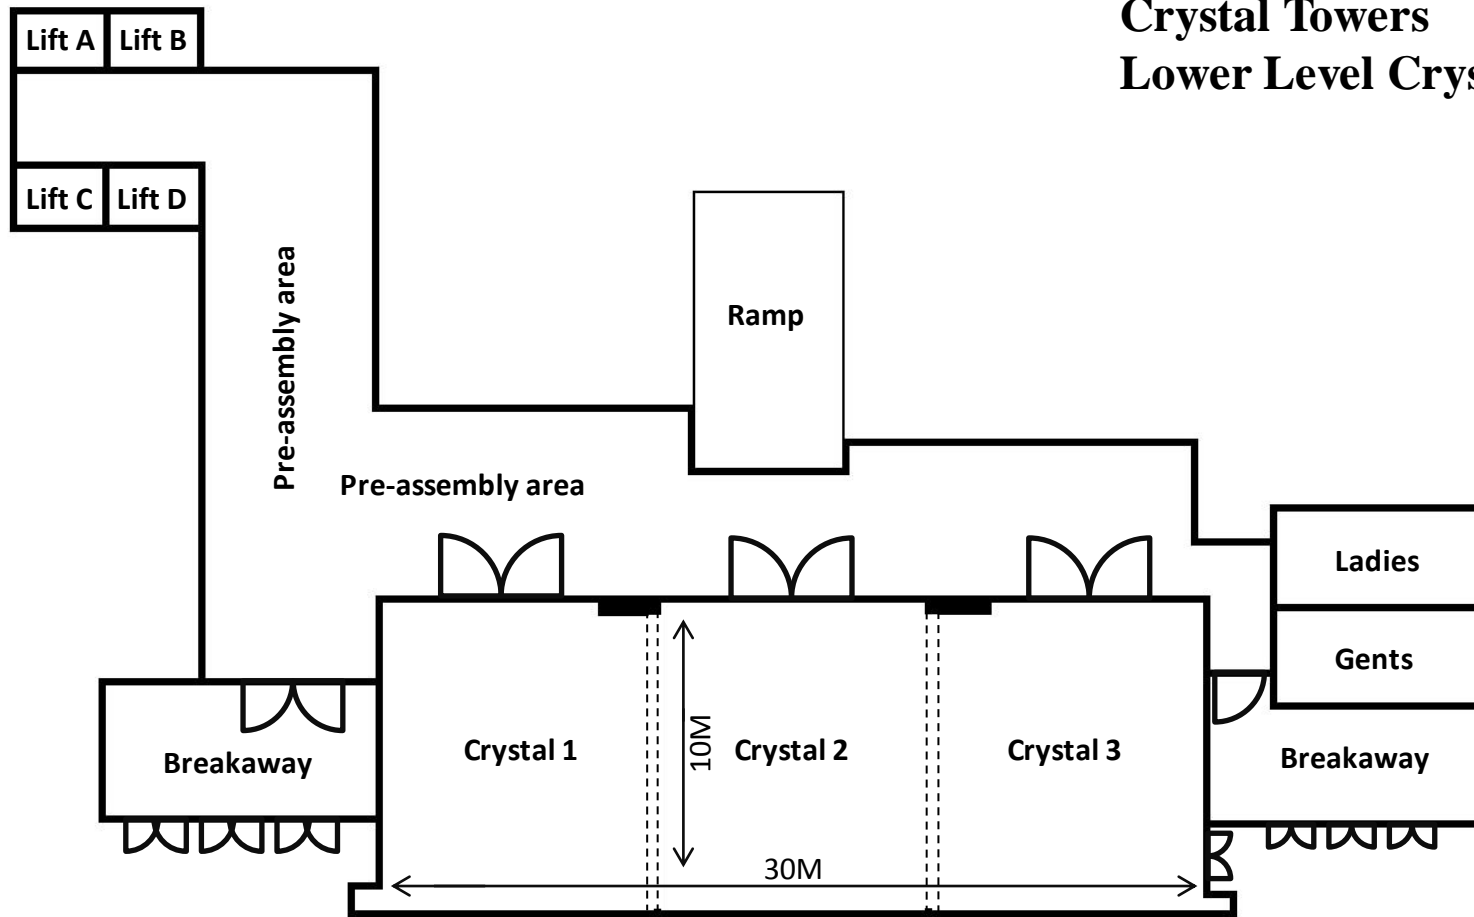

Crystal Towers

Lower Level Crystal Rooms

Capacity:	Crystal Combined	Crystal Divided
Banquet	200	60
Cocktail	450	150
Cinema	350	100
Schoolroom	220	60
U-Shape	70	30

CORPORATE EVENT STAGING

Audio Visual Equipment Hire and Event Staging