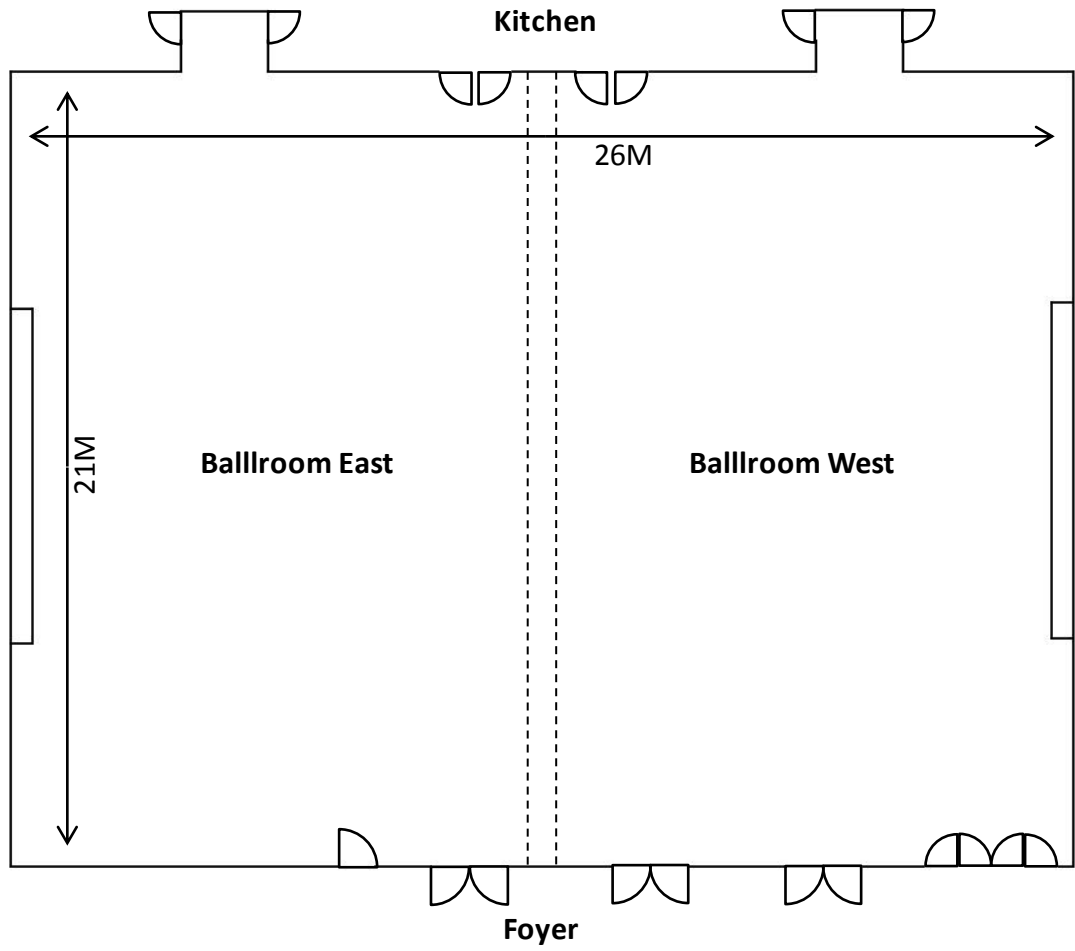

# Westin Grand Ballroom

Capacity:	Full Ballroom	Half Ballroom
Cabaret	252	144
Cocktail	600	250
Dinner Dance	320	120
Cinema	600	270
Schoolroom	420	162
U-Shape	96	63